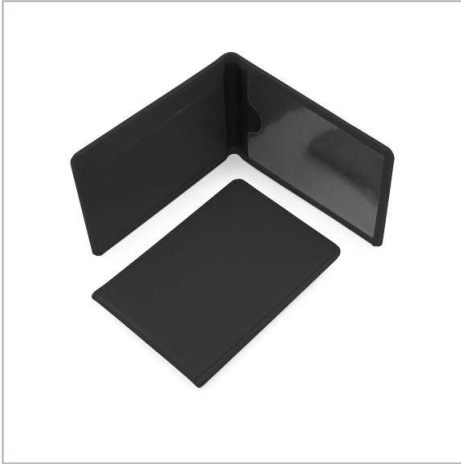

Season Ticket Or ID Card Case In Black Vegan Belluno PU.

PRODUCT TYPE	SimpleProduct
ORDER MINIMUM QUANTITY	50
ORDER MAXIMUM QUANTITY	9999

SEASON TICKET OR ID CARD CASE BLACK SOFT TOUCH BELLUNO PU WITH A REAL LEATHER LOOK AND FEEL. BELLUNO HAS A UNIQUE COLOUR CHANGE WHEN DEBOSSSED, MAKING YOUR BRANDING DISTINCTIVE AND ACCURATE EVEN ON FINE DETAIL. PRODUCT FEATURES INCLUDE LANDSCAPE FORMAT, FOLDED AND STITCHED EDGES FOR A QUALITY FINISH, ONE CLEAR POCKET IDEAL TO HOLD A TRAVEL OR OYSTER CARDS, IDENTITY CARDS, SEASON TICKETS OR LICENCE CARDS, ONE SOLID POCKET IDEAL FOR CREDIT CARDS OR BUSINESS CARDS, ALSO AVAILABLE MADE TO ORDER IN 20 COLOURS WITH AN OPTION OF CONTRAST STITCHING AND OR CONTRAST INTERIORS AT A SMALL ADDITIONAL COST.