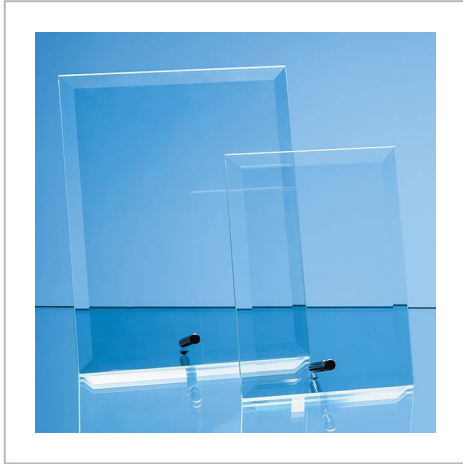

Jade Glass Bevelled Rectangle With Chrome Pin

18CM X 12.5CM X 5MM JADE GLASS BEVELLED RECTANGLE
WITH CHROME PIN

METHOD	Engraved
PRINT AREA	H120, W90
MATERIAL	Glass
COLOURS	Jade
SIZE	H180, W125
AWARD PACKAGING	White Skillet Boxes
WEIGHT	1.3KG
MOQ	1
CARTON QUANTITY	15
CARTON WEIGHT	20KG
CARTON DIMENSIONS	61cm x 46cm x 46cm