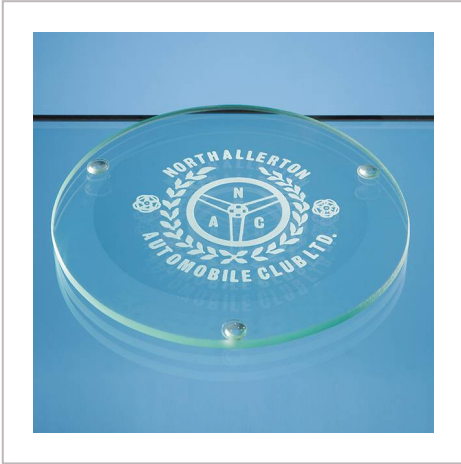

## Jade Glass Round Coaster

10CM JADE GLASS ROUND COASTER

METHOD	Engraved
PRINT AREA	65mm Dia
MATERIAL	Glass
COLOURS	Jade
SIZE	H5, D100
AWARD PACKAGING	White Skillet Boxes
WEIGHT	1.3KG
MOQ	1
CARTON QUANTITY	15
CARTON WEIGHT	20KG
CARTON DIMENSIONS	61cm x 46cm x 46cm