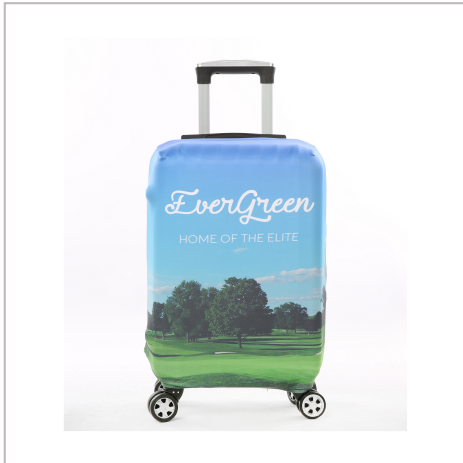

Luggage Cover

LUGGAGE COVERS ARE PERFECT FOR ANY HOLIDAY OR BUSINESS TRIP. THEY ARE THE PERFECT SOLUTION FOR TURNING ANY SUITCASE IN TO A BRANDED SUITCASE. THEY ARE PRINTED FULL COLOUR, MAKING THEM PERFECT FOR GETTING YOUR BRAND SEEN, AS WELL AS ADDING PROTECTION TO YOUR SUITCASE. MADE FROM A STRETCHY SPANDEX MATERIAL AND AVAILABLE IN 4 SIZES. MACHINE WASHABLE. MINIMUM OF ONLY 15PCS.

FITTING	Zip at bottom
BRANDING METHOD	Dye Sublimation
MATERIAL	90% Polyester & 10% Spandex
COLOURS	Full colour print
SIZE	Choice of 4
PRINT AREA	All over
UNIT WEIGHT	0.2kg (based on Small 18"-20")
MOQ	15
PACKING	Individually Poly Bagged
CARTON QUANTITY	60pcs
CARTON WEIGHT	12kg (based on Small 18"-20")
CARTON DIMENSIONS	55x34x28cm
ARTWORK	Required in any vectorised file format
PRODUCTION PROOF	Visuals supplied within 24 hours
PRE PRODUCTION SAMPLE	Approx 2 weeks from artwork approval
BULK TURNAROUND	Approx 3 weeks from artwork approval
COMMODITY CODE	6307900000
COUNTRY OF MANUFACTURE	China